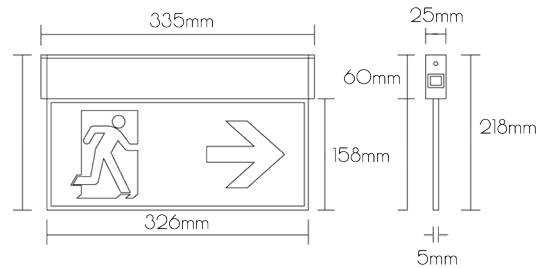

TECHNICAL DETAILS

Model EXIT	: TR 218 C-E
Housing	: Anodised Aluminium Extrusion
Panel	: Silk-Screen Acrylic Pictogram
Mode of Operation	: Maintained
Input Voltages	: 230+/- 10%, 50/60Hz
Power Consumption	: <6.3VA
Lamps Used	: SMD LED
Back Up Duration	: >3hours
Battery	: Sealed Nickel-Cadmium battery
Safety Feature	: Low voltage cut off to prevent over discharge
Charging Monitoring	: Red LED indicates battery charging
Mounting	: Wall or Ceiling mounting
Protection Ratings	: IP 20
Dimensions:	: L335mm x D25mm x H218 mm
Weight:	: 0.810 kg
Warranty:	: 24 months from the date of delivery
Compliance	: Malaysian Standards MS983, BOMBA (Fire and Rescue Department of Malaysia) Approved