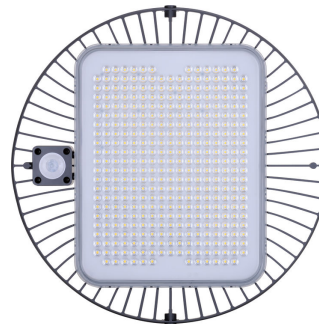

GreenPerform Highbay G3
BY698X PIR Back

GreenPerform Highbay G3
BY698X PIR Front

GreenPerform Highbay G3

Chi tiết sản phẩm

GreenPerform Highbay G3
BY698X PIR Side Front

GreenPerform Highbay G3
BY698X ACW Back