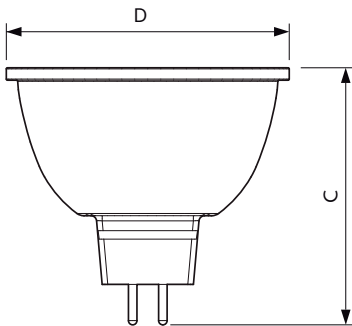

Phiên bản

Bản vẽ kích thước

Product	D	C
MASTER LED MR16 ExpertColor 7.2-50W 927 10D	51 mm	46 mm
MASTER LED MR16 ExpertColor 7.2-50W 930 24D	51 mm	46 mm
MASTER LED MR16 ExpertColor 7.2-50W 930 10D	51 mm	46 mm
MASTER LED MR16 ExpertColor 7.2-50W 940 24D	51 mm	46 mm
MASTER LED MR16 ExpertColor 7.2-50W 940 10D	51 mm	46 mm
MASTER LED MR16 ExpertColor 7.2-50W 927 36D	51 mm	46 mm
MASTER LED MR16 ExpertColor 7.2-50W 940 36D	51 mm	46 mm
MASTER LED MR16 ExpertColor 7.2-50W 930 36D	51 mm	46 mm
MASTER LED MR16 ExpertColor 7.2-50W 927 24D	51 mm	46 mm