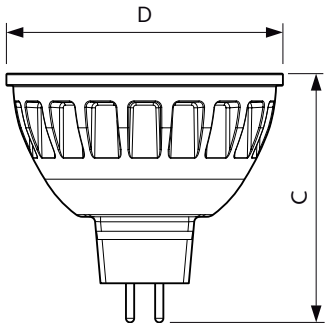

Phiên bản

Bản vẽ kích thước

Product	D	C
MASTER LED MR16 ExpertColor 7.2-50W 927 10D	51 mm	46 mm
MASTER LED MR16 ExpertColor 7.2-50W 930 24D	51 mm	46 mm
MASTER LED MR16 ExpertColor 7.2-50W 930 10D	51 mm	46 mm
MASTER LED MR16 ExpertColor 7.2-50W 940 24D	51 mm	46 mm
MASTER LED MR16 ExpertColor 7.2-50W 940 10D	51 mm	46 mm
MASTER LED MR16 ExpertColor 7.2-50W 927 36D	51 mm	46 mm
MASTER LED MR16 ExpertColor 7.2-50W 940 36D	51 mm	46 mm
MASTER LED MR16 ExpertColor 7.2-50W 930 36D	51 mm	46 mm
MASTER LED MR16 ExpertColor 7.2-50W 927 24D	51 mm	46 mm