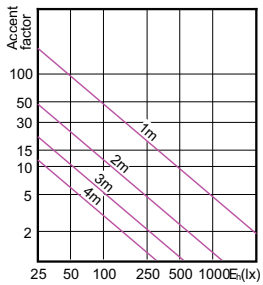

MASTER LEDspot ExpertColor LV

Sơ đồ chiếu sáng tạo điểm nhấn

MAS LED ExpertColor 7.2-50W MR16 GU5.3 927
10D