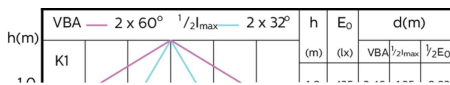

MAS LED ExpertColor 7.2-50W MR16 GU5.3 940 24D

MASTER LEDspot ExpertColor LV

Sơ đồ chùm tia

MAS LED ExpertColor 7.2-50W MR16 GU5.3 927 36D

MAS LED ExpertColor 7.2-50W MR16 GU5.3 930 36D

MAS LED ExpertColor 7.2-50W MR16 GU5.3 940 36D