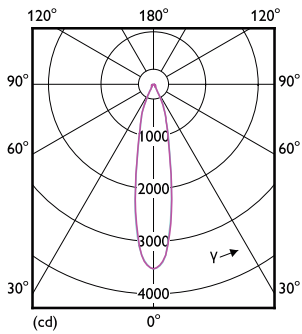

PAR30/PAR20 LED

Order Code	Full Product Name	T-Case Maximum (Nom)
929001389612	LEDspot 70W PAR30S 827 100-277V 25D ND	80 °C
929001929512	LEDspot 70W PAR30S 865 100-277V 25D ND	75 °C
929001929412	LEDspot 50W PAR20 865 100-240V 25D ND SO	75 °C
929002045404	9.4PAR30L/COR/930/F25/DIM/120V T20 6/1FB	80 °C
929002045504	9.4PAR30L/COR/930/F40/DIM/120V T20 6/1FB	80 °C
929002045604	9.4PAR30S/COR/930/F25/DIM/120V T20 6/1FB	80 °C
929002045704	9.4PAR30S/COR/930/F40/DIM/120V T20 6/1FB	80 °C