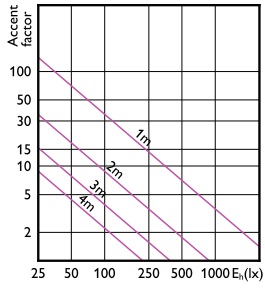

Accent Diagrams

LEDspot_70W_E27_PAR30S_827_25°