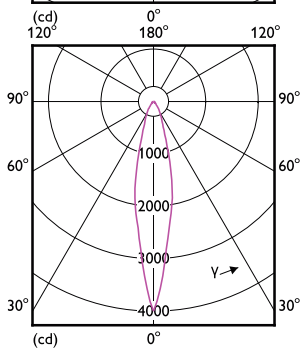

PAR30/PAR20 LED

Order Code	Full Product Name	T-Case Maximum (Nom)
929001389612	LEDspot 70W PAR30S 827 100-277V 25D ND	80 °C
929001929512	LEDspot 70W PAR30S 865 100-277V 25D ND	75 °C
929001929412	LEDspot 50W PAR20 865 100-240V 25D ND SO	75 °C
929002045404	9.4PAR30L/COR/930/F25/DIM/120V T20 6/1FB	80 °C
929002045504	9.4PAR30L/COR/930/F40/DIM/120V T20 6/1FB	80 °C
929002045604	9.4PAR30S/COR/930/F25/DIM/120V T20 6/1FB	80 °C
929002045704	9.4PAR30S/COR/930/F40/DIM/120V T20 6/1FB	80 °C