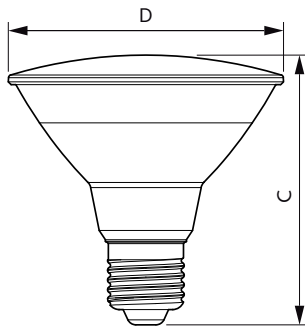

## Versions

LEDspot E27 PAR30S

LEDspot PAR20 E27

Single Contact Medium Screw PAR  
3.75 inch/95mm Long

Single Contact Medium Screw PAR  
3.75 inch/95mm Short

## Dimensional drawing

Product	D	C
LEDspot 70W PAR30S 827 100-277V 25D ND	93 mm	91 mm
LEDspot 70W PAR30S 865 100-277V 25D ND	93 mm	91 mm

Product	D	C
LEDspot 50W PAR20 865 100-240V 25D ND SO	63 mm	89 mm