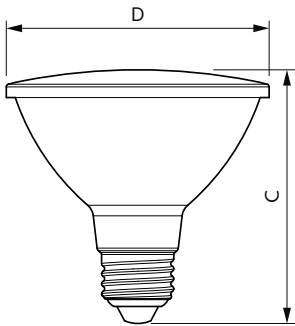

PAR30/PAR20 LED

Dimensional drawing

Product	D	C
9.4PAR30L/COR/930/F25/DIM/120V T20 6/1FB	97 mm	119 mm
9.4PAR30L/COR/930/F40/DIM/120V T20 6/1FB	97 mm	119 mm

Product	D	C
9.4PAR30S/COR/930/F25/DIM/120V T20 6/1FB	97 mm	94 mm
9.4PAR30S/COR/930/F40/DIM/120V T20 6/1FB	97 mm	94 mm

Approval and Application

Energy Consumption kWh/1000 h	- kWh
Energy Efficiency Label (EEL)	Not applicable

Operating and Electrical

Input Frequency	50 to 60 Hz
Starting Time (Nom)	0.5 s

General Information

Nominal Lifetime (Nom)	25000 h

Light Technical

Llmf At End Of Nominal Lifetime (Nom)	70 %

Controls and Dimming

Order Code	Full Product Name	Dimmable
929001389612	LEDspot 70W PAR30S 827 100-277V 25D ND	No
929001929512	LEDspot 70W PAR30S 865 100-277V 25D ND	No
929001929412	LEDspot 50W PAR20 865 100-240V 25D ND SO	No
929002045404	9.4PAR30L/COR/930/F25/DIM/120V T20 6/1FB	Yes

Order Code	Full Product Name	Dimmable
929002045504	9.4PAR30L/COR/930/F40/DIM/120V T20 6/1FB	Yes
929002045604	9.4PAR30S/COR/930/F25/DIM/120V T20 6/1FB	Yes
929002045704	9.4PAR30S/COR/930/F40/DIM/120V T20 6/1FB	Yes

Operating and Electrical