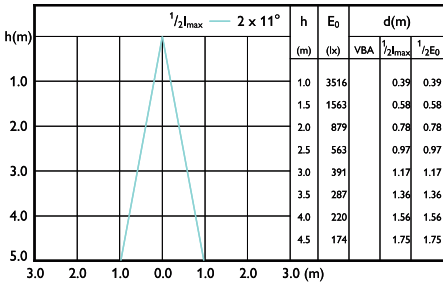

PAR30/PAR20 LED

Beam Diagrams

LEDspot_70W_E27_PAR30S_827_25°