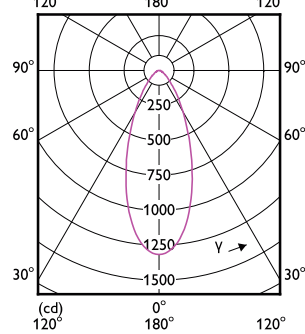

PAR30/PAR20 LED

Order Code	Full Product Name	T-Case Maximum (Nom)
929001389612	LEDspot 70W PAR30S 827 100-277V 25D ND	80 °C
929001929512	LEDspot 70W PAR30S 865 100-277V 25D ND	75 °C
929001929412	LEDspot 50W PAR20 865 100-240V 25D ND SO	75 °C
929002045404	9.4PAR30L/COR/930/F25/DIM/120V T20 6/1FB	80 °C
929002045504	9.4PAR30L/COR/930/F40/DIM/120V T20 6/1FB	80 °C
929002045604	9.4PAR30S/COR/930/F25/DIM/120V T20 6/1FB	80 °C
929002045704	9.4PAR30S/COR/930/F40/DIM/120V T20 6/1FB	80 °C