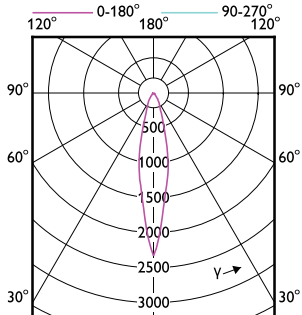

PAR30/PAR20 LED

Order Code	Full Product Name	T-Case Maximum (Nom)
929001389612	LEDspot 70W PAR30S 827 100-277V 25D ND	80 °C
929001929512	LEDspot 70W PAR30S 865 100-277V 25D ND	75 °C
929001929412	LEDspot 50W PAR20 865 100-240V 25D ND SO	75 °C
929002045404	9.4PAR30L/COR/930/F25/DIM/120V T20 6/1FB	80 °C
929002045504	9.4PAR30L/COR/930/F40/DIM/120V T20 6/1FB	80 °C
929002045604	9.4PAR30S/COR/930/F25/DIM/120V T20 6/1FB	80 °C
929002045704	9.4PAR30S/COR/930/F40/DIM/120V T20 6/1FB	80 °C