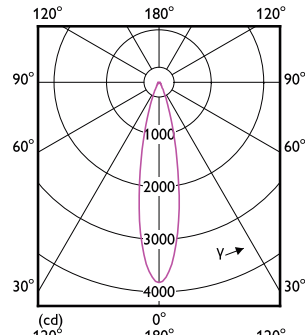

PAR30/PAR20 LED

Order Code	Full Product Name	T-Case Maximum (Nom)
929001389612	LEDspot 70W PAR30S 827 100-277V 25D ND	80 °C
929001929512	LEDspot 70W PAR30S 865 100-277V 25D ND	75 °C
929001929412	LEDspot 50W PAR20 865 100-240V 25D ND SO	75 °C
929002045404	9.4PAR30L/COR/930/F25/DIM/120V T20 6/1FB	80 °C
929002045504	9.4PAR30L/COR/930/F40/DIM/120V T20 6/1FB	80 °C
929002045604	9.4PAR30S/COR/930/F25/DIM/120V T20 6/1FB	80 °C
929002045704	9.4PAR30S/COR/930/F40/DIM/120V T20 6/1FB	80 °C