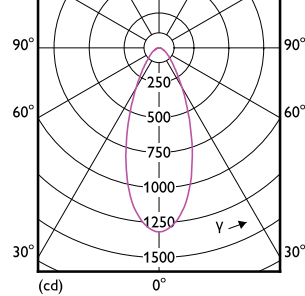

PAR30/PAR20 LED

Order Code	Full Product Name	T-Case Maximum (Nom)
929001389612	LEDspot 70W PAR30S 827 100-277V 25D ND	80 °C
929001929512	LEDspot 70W PAR30S 865 100-277V 25D ND	75 °C
929001929412	LEDspot 50W PAR20 865 100-240V 25D ND SO	75 °C
929002045404	9.4PAR30L/COR/930/F25/DIM/120V T20 6/1FB	80 °C
929002045504	9.4PAR30L/COR/930/F40/DIM/120V T20 6/1FB	80 °C
929002045604	9.4PAR30S/COR/930/F25/DIM/120V T20 6/1FB	80 °C
929002045704	9.4PAR30S/COR/930/F40/DIM/120V T20 6/1FB	80 °C