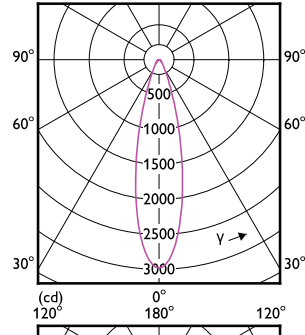

PAR30/PAR20 LED

Order Code	Full Product Name	T-Case Maximum (Nom)
929001389612	LEDspot 70W PAR30S 827 100-277V 25D ND	80 °C
929001929512	LEDspot 70W PAR30S 865 100-277V 25D ND	75 °C
929001929412	LEDspot 50W PAR20 865 100-240V 25D ND SO	75 °C
929002045404	9.4PAR30L/COR/930/F25/DIM/120V T20 6/1FB	80 °C
929002045504	9.4PAR30L/COR/930/F40/DIM/120V T20 6/1FB	80 °C
929002045604	9.4PAR30S/COR/930/F25/DIM/120V T20 6/1FB	80 °C
929002045704	9.4PAR30S/COR/930/F40/DIM/120V T20 6/1FB	80 °C