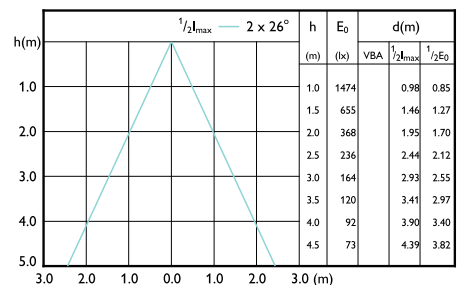

SDBE_LEDspotL_0141-Beam diagram

SDBE_LEDspotL_0142-Beam diagram

LED Lamps, MAS LEDspotLV D 11-50W AR111
G53 827 8D

LED Lamps, MAS LEDspotLV D 11-50W AR111
G53 830 8D

LEDspots 20W AR111 G53 927 24D

LEDspots 20W AR111 G53 927 40D