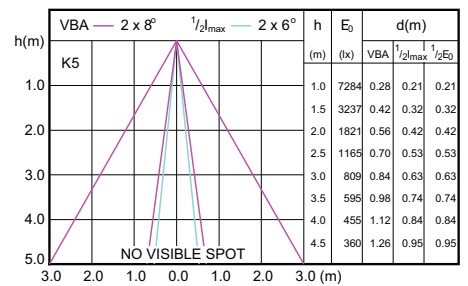

SDBE_LEDspotL_0141-Beam diagram

LED Lamps, MAS LEDspotLV D 11-50W AR111
G53 827 8D