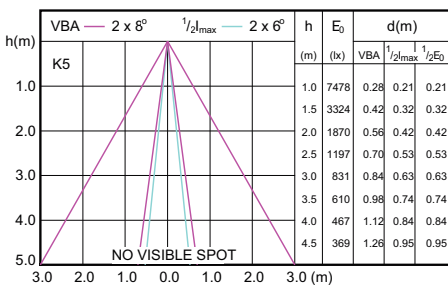

LED Lamps, MAS LEDspotLV D 11-50W AR111
G53 830 8D