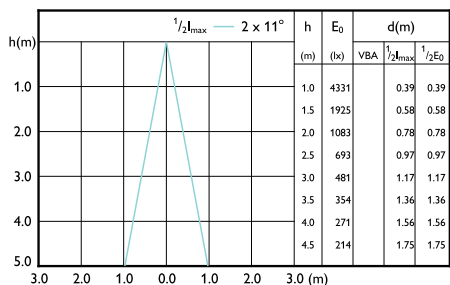

SDBE_LEDspotL_0141-Beam diagram

SDBE_LEDspotL_0142-Beam diagram

LED Lamps, MAS LEDspotLV D 11-50W AR111
G53 827 8D

LED Lamps, MAS LEDspotLV D 11-50W AR111
G53 830 8D

LEDspots 20W AR111 G53 927 24D

LEDspots 20W AR111 G53 927 40D