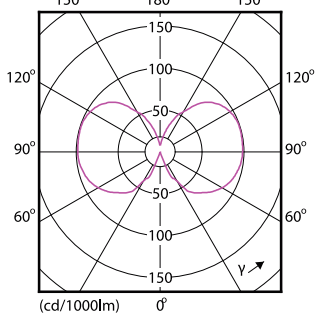

Classic filament LEDbulbs