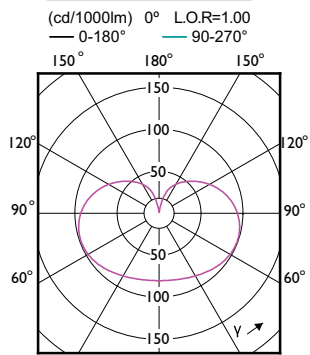

(cd/1000lm) 0°