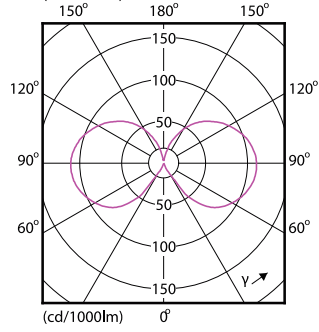

Classic filament LEDbulbs