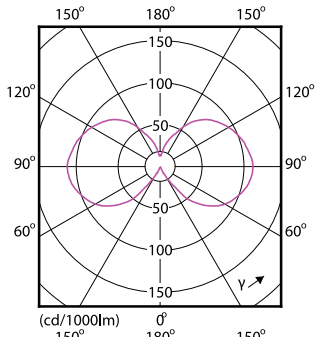

Classic filament LEDbulbs