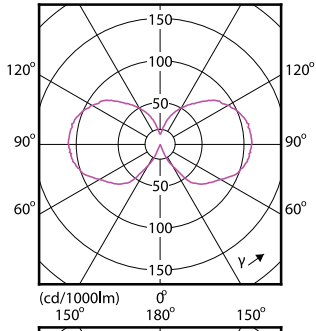

Classic filament LEDbulbs