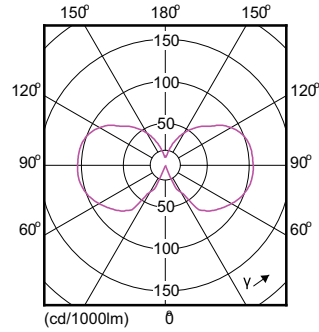

Classic filament LEDbulbs