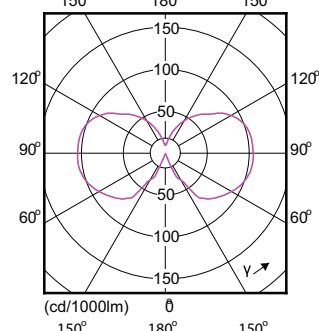

Classic filament LEDbulbs