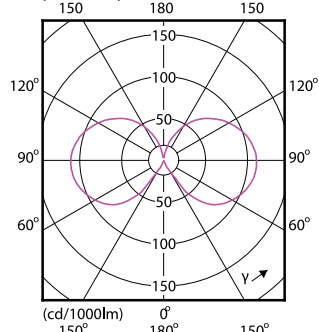

Classic filament LEDbulbs