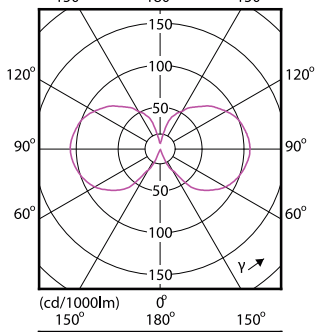

Classic filament LEDbulbs