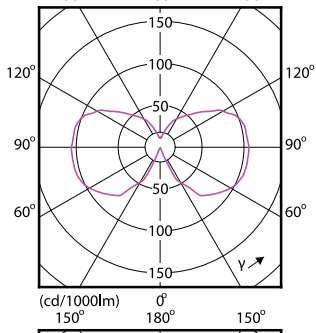

Classic filament LEDbulbs