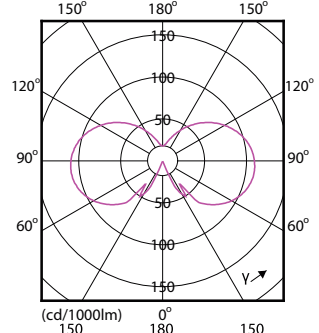

Classic filament LEDbulbs