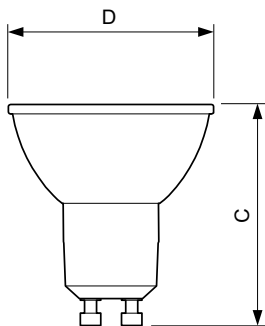

Phiên bản

GU10 PAR 2 palce

Bản vẽ kích thước

Product	D	C
MASTER LED ExpertColor 5.5-50W GU10 930 36D	50 mm	54 mm
MASTER LED ExpertColor 5.5-50W GU10 927 36D	50 mm	54 mm
MASTER LED ExpertColor 5.5-50W GU10 927 24D	50 mm	54 mm
MASTER LED ExpertColor 5.5-50W GU10 930 24D	50 mm	54 mm