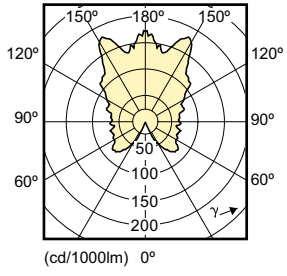

MASTER LEDcandle DiamondSpark