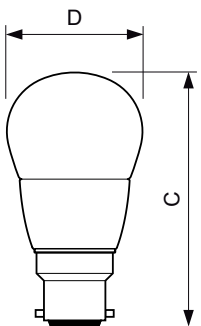

Application

- Hotels, restaurants, bars, cafés
- Chandelier or modern luminaire

Versions

MASTER LEDcandle DiamondSpark

Dimensional drawing

Product	D	C
MASTER LEDcandle DT 4-25W E14 B38 CL	38 mm	113 mm
MASTER LEDcandle DT 6-40W E14 B38 CL	38 mm	113 mm

Product	D	C
MASTER LEDcandle DT 4-25W E14 BA38 CL	38 mm	129 mm
MASTER LEDcandle DT 6-40W E14 BA38 CL	38 mm	129 mm

Product	D	C
MASTER LEDcandle DT 6-40W B22 B38 CL	38 mm	111 mm
MASTER LEDcandle DT 4-25W B22 B38 CL	38 mm	111 mm

Product	D	C
MASTER LEDcandle DT 6-40W E27 B38 CL	38 mm	112 mm

MASTER LEDcandle DiamondSpark

Dimensional drawing

Product	D	C
MASTER LEDcandle DT 8-60W B40 E14 827 CL	40 mm	127 mm

Product	C	D
MASTER LEDcandle DT 6-40W B15 B38 CL	113 mm	38 mm