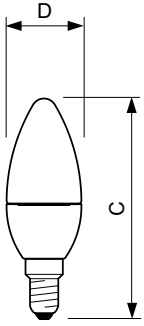

Application

- Hotels, restaurants, bars, cafés
- Chandelier or modern luminaire

Versions

MASTER LEDcandle DiamondSpark

Dimensional drawing

Product	D	C
MASTER LEDcandle DT 4-25W E14 B38 CL	38 mm	113 mm
MASTER LEDcandle DT 6-40W E14 B38 CL	38 mm	113 mm

Product	D	C
MASTER LEDcandle DT 4-25W E14 BA38 CL	38 mm	129 mm
MASTER LEDcandle DT 6-40W E14 BA38 CL	38 mm	129 mm

Product	D	C
MASTER LEDcandle DT 6-40W B22 B38 CL	38 mm	111 mm
MASTER LEDcandle DT 4-25W B22 B38 CL	38 mm	111 mm

Product	D	C
MASTER LEDcandle DT 6-40W E27 B38 CL	38 mm	112 mm

MASTER LEDcandle DiamondSpark

Dimensional drawing

Product	D	C
MASTER LEDcandle DT 8-60W B40 E14 827 CL	40 mm	127 mm

Product	C	D
MASTER LEDcandle DT 6-40W B15 B38 CL	113 mm	38 mm

Product	D	C
MASTER LEDlustre DT 6-40W E14 P48 CL	48 mm	95 mm
MASTER LEDlustre DT 4-25W E14 P48 CL	48 mm	95 mm

Product	D	C
MASTER LEDlustre DT 6-40W B22 P48 CL	48 mm	92 mm

MASTER LEDcandle DiamondSpark

Dimensional drawing