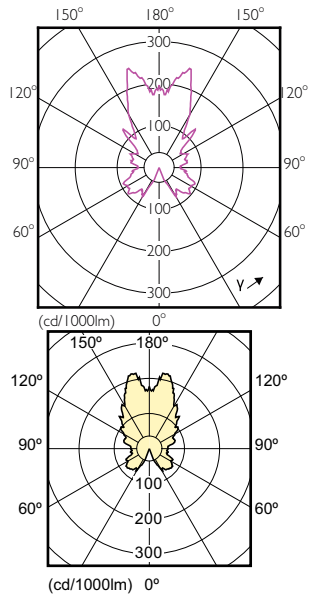

MASTER LEDcandle DiamondSpark