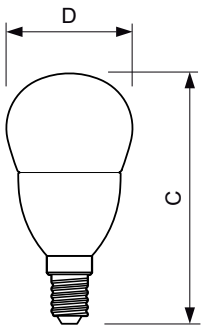

Application

- Hotels, restaurants, bars, cafés
- Chandelier or modern luminaire

Versions

MASTER LEDcandle DiamondSpark

Dimensional drawing

Product	D	C
MASTER LEDcandle DT 4-25W E14 B38 CL	38 mm	113 mm
MASTER LEDcandle DT 6-40W E14 B38 CL	38 mm	113 mm

Product	D	C
MASTER LEDcandle DT 4-25W E14 BA38 CL	38 mm	129 mm
MASTER LEDcandle DT 6-40W E14 BA38 CL	38 mm	129 mm

Product	D	C
MASTER LEDcandle DT 6-40W B22 B38 CL	38 mm	111 mm
MASTER LEDcandle DT 4-25W B22 B38 CL	38 mm	111 mm

Product	D	C
MASTER LEDcandle DT 6-40W E27 B38 CL	38 mm	112 mm

MASTER LEDcandle DiamondSpark

Dimensional drawing

Product	D	C
MASTER LEDcandle DT 8-60W B40 E14 827 CL	40 mm	127 mm

Product	C	D
MASTER LEDcandle DT 6-40W B15 B38 CL	113 mm	38 mm

Product	D	C
MASTER LEDlustre DT 6-40W E14 P48 CL	48 mm	95 mm
MASTER LEDlustre DT 4-25W E14 P48 CL	48 mm	95 mm

Product	D	C
MASTER LEDlustre DT 6-40W B22 P48 CL	48 mm	92 mm

MASTER LEDcandle DiamondSpark

Dimensional drawing