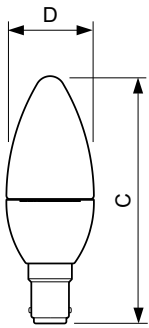

Application

- Hotels, restaurants, bars, cafés
- Chandelier or modern luminaire

Versions

MASTER LEDcandle DiamondSpark

Dimensional drawing

Product	D	C
MASTER LEDcandle DT 4-25W E14 B38 CL	38 mm	113 mm
MASTER LEDcandle DT 6-40W E14 B38 CL	38 mm	113 mm

Product	D	C
MASTER LEDcandle DT 4-25W E14 BA38 CL	38 mm	129 mm
MASTER LEDcandle DT 6-40W E14 BA38 CL	38 mm	129 mm

Product	D	C
MASTER LEDcandle DT 6-40W B22 B38 CL	38 mm	111 mm
MASTER LEDcandle DT 4-25W B22 B38 CL	38 mm	111 mm

Product	D	C
MASTER LEDcandle DT 6-40W E27 B38 CL	38 mm	112 mm

MASTER LEDcandle DiamondSpark

Dimensional drawing

Product	D	C
MASTER LEDcandle DT 8-60W B40 E14 827 CL	40 mm	127 mm

Product	C	D
MASTER LEDcandle DT 6-40W B15 B38 CL	113 mm	38 mm

Product	D	C
MASTER LEDlustre DT 6-40W E14 P48 CL	48 mm	95 mm
MASTER LEDlustre DT 4-25W E14 P48 CL	48 mm	95 mm

Product	D	C
MASTER LEDlustre DT 6-40W B22 P48 CL	48 mm	92 mm

MASTER LEDcandle DiamondSpark

Dimensional drawing