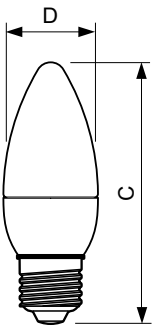

Application

- Hotels, restaurants, bars, cafés
- Chandelier or modern luminaire

Versions

MASTER LEDcandle DiamondSpark

Dimensional drawing

Product	D	C
MASTER LEDcandle DT 4-25W E14 B38 CL	38 mm	113 mm
MASTER LEDcandle DT 6-40W E14 B38 CL	38 mm	113 mm

Product	D	C
MASTER LEDcandle DT 4-25W E14 BA38 CL	38 mm	129 mm
MASTER LEDcandle DT 6-40W E14 BA38 CL	38 mm	129 mm

Product	D	C
MASTER LEDcandle DT 6-40W B22 B38 CL	38 mm	111 mm
MASTER LEDcandle DT 4-25W B22 B38 CL	38 mm	111 mm

Product	D	C
MASTER LEDcandle DT 6-40W E27 B38 CL	38 mm	112 mm

MASTER LEDcandle DiamondSpark

Dimensional drawing

Product	D	C
MASTER LEDcandle DT 8-60W B40 E14 827 CL	40 mm	127 mm

Product	C	D
MASTER LEDcandle DT 6-40W B15 B38 CL	113 mm	38 mm

Product	D	C
MASTER LEDlustre DT 6-40W E14 P48 CL	48 mm	95 mm
MASTER LEDlustre DT 4-25W E14 P48 CL	48 mm	95 mm

Product	D	C
MASTER LEDlustre DT 6-40W B22 P48 CL	48 mm	92 mm

MASTER LEDcandle DiamondSpark

Dimensional drawing