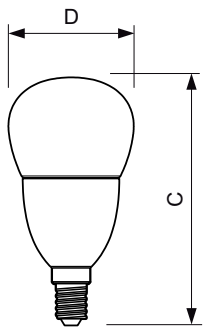

MASTER LEDcandle DiamondSpark

Dimensional drawing

Product family leaflet

Product	D	C
MASTER LEDlustre DT 4-25W E27 P48 CL	48 mm	93 mm
MASTER LEDlustre DT 6-40W E27 P48 CL	48 mm	93 mm

Product	D	C
MASTER LEDlustre DT 8-60W P50 E14 827 CL	50 mm	111 mm

Approval and Application

Energy Efficiency Label (EEL) A+

Controls and Dimming

Dimmable Yes

Operating and Electrical

Input Frequency 50 to 60 Hz

Voltage (Nom) 220-240 V

Starting Time (Nom) 0.5 s

General Information

Switching Cycle 50,000X

Light Technical

Colour Code 822-827

Correlated Colour Temperature (Nom) - K

Colour Rendering Index (Nom) 80

Llmf At End Of Nominal Lifetime (Nom) 70 %

Mechanical and Housing

Bulb Finish Clear

Approval and Application

Order Code	Full Product Name	Energy Consumption kWh/1000 h
45368100	MASTER LEDcandle DT 4-25W E14 B38 CL	4 kWh
45350600	MASTER LEDcandle DT 6-40W E14 B38 CL	6 kWh
55599600	MASTER LEDcandle DT 8-60W B40 E14 827 CL	8 kWh
45376600	MASTER LEDcandle DT 4-25W E14 BA38 CL	4 kWh
45354400	MASTER LEDcandle DT 6-40W E14 BA38 CL	6 kWh
45378000	MASTER LEDlustre DT 4-25W E14 P48 CL	4 kWh
45358200	MASTER LEDlustre DT 6-40W E14 P48 CL	6 kWh
45380300	MASTER LEDlustre DT 4-25W E27 P48 CL	4 kWh
45360500	MASTER LEDlustre DT 6-40W E27 P48 CL	6 kWh
70065500	MASTER LEDcandle DT 4-25W B22 B38 CL	4 kWh
45362900	MASTER LEDcandle DT 6-40W B22 B38 CL	6 kWh
55601600	MASTER LEDcandle DT 6-40W B15 B38 CL	6 kWh
47477800	MASTER LEDlustre DT 6-40W B22 P48 CL	6 kWh
47479200	MASTER LEDcandle DT 6-40W E27 B38 CL	6 kWh
58067700	MASTER LEDlustre DT 8-60W P50 E14 827 CL	8 kWh

Operating and Electrical