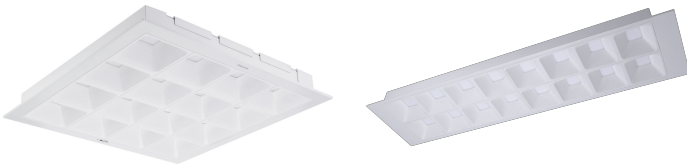

PowerBalance RC600B

Light source	Philips Fortimo LEDline 3R
Power	LED31S: 40 W (4000 K) LED40S: 52 W (4000 K)
Beam angle	85°
Correlated Color Temperature	3000 or 4000 K
Color Rendering Index	80
Maintenance of lumen output - L90	30,000 hours at 25°C
Maintenance of lumen output - L70	50,000 hours at 25°C
Operating temperature range	+10°C < T

Driver	Built-in
Mains voltage	230 or 240 V / 50 Hz
Dimming	Compatible with DALI controllers
Controls system input	DALI
Options	Lighting controls: Actilume (ACL) Airhandling
Material	Housing: zinc-coated steel Rim: post lacquered Optics: plastic
Color	White (WH)
Maintenance	Optical module sealed for life; no internal cleaning required
Installation	Exposed ceilings: in lay, no brackets needed

Versions

RC600B W30XL120

RC600B W30XL120